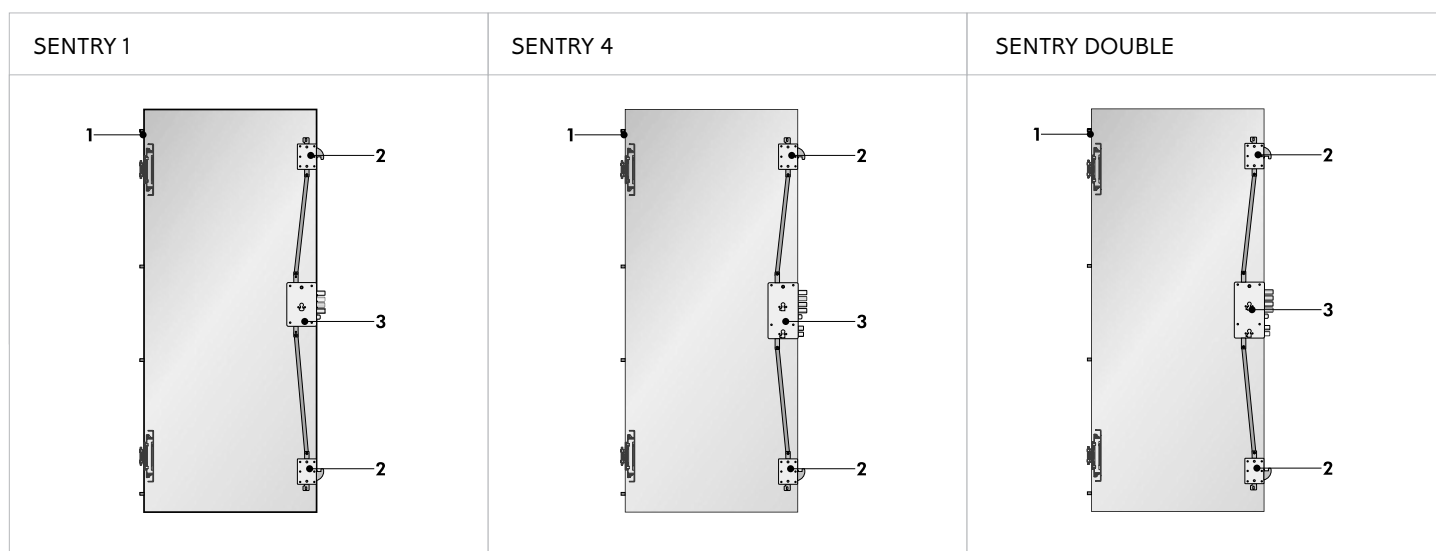

СХЕМА СТВОРКИ Drawing of the leaf

1. 1 - 4 противосъёмных шипа, закреплённых на крючке.
   2 - Отклоняющая головка "Hook"
   3 - Тройной цилиндровый замок

1. 1 - 4 hook fixed grips
   2 - "Hook" deviator
   3 - Triple cylinder lock

1. 1 - 4 противосъёмных шипа, закреплённых на крючке.
   2 - Отклоняющая головка "Hook"
   3 - Тройной замок: верхний цилиндр повышенной надёжности; нижний цилиндр вспомогательный

1. 1 - 4 hook fixed grips
   2 - "Hook" deviator
   3 - Triple lock with: high security upper cylinder; lower service cylinder

1. 1 - 4 противосъёмных шипа, закреплённых на крючке.
   2 - Отклоняющая головка "Hook"
   3 - Тройной замок: двойной цилиндр повышенной надёжности

1. 1 - 4 hook fixed grips
   2 - "Hook" deviator
   3 - Triple lock: double high security cylinder