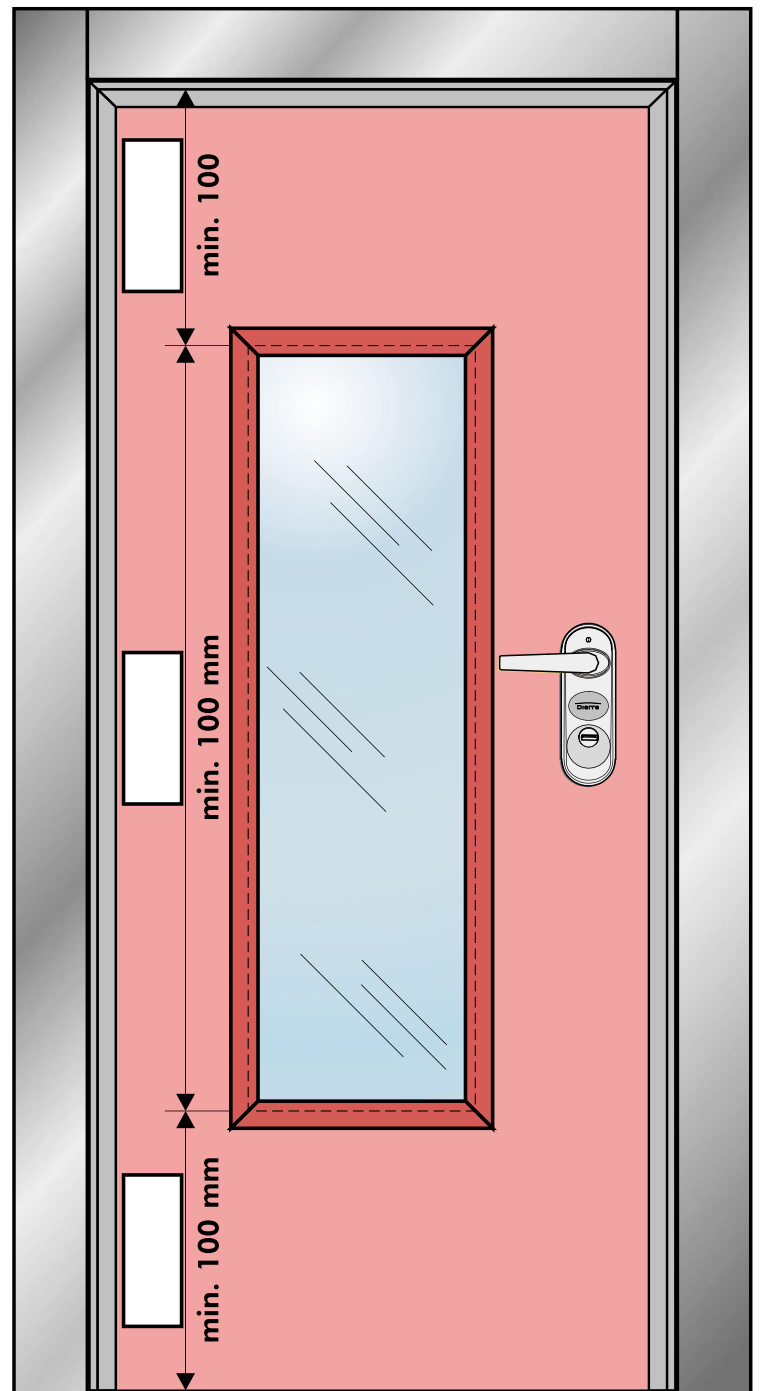

ВИД С ВНУТРЕННЕЙ СТОРОНЫ Internal side view