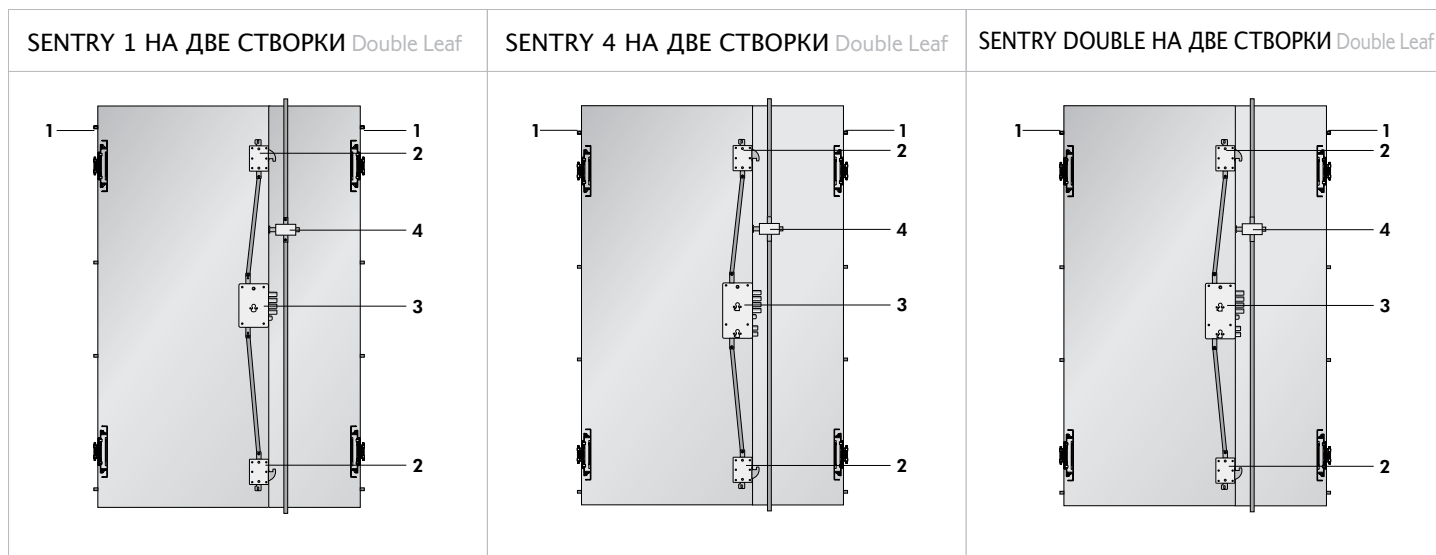

1. 1 - н° 4 + 4 противосъёмных шипа, закреплённых на крючке
   2 - Отклоняющая головка "Hook"
   3 - Тройной замок
   4 - Устройство запирания полустационарных створок

1. 1 - 4 + 4 hook fixed grips
   2 - "Hook" deviator
   3 - Triple lock
   4 - Semi-fixed leaf closure device

1. 1 - н° 4 + 4 противосъёмных шипа, закреплённых на крючке
   2 - Отклоняющая головка "Hook"
   3 - Тройной замок: верхний цилиндр повышенной надёжности, нижний цилиндр вспомогательный
   4 - Устройство запирания полустационарных створок

1. 1 - 4 + 4 hook fixed grips
   2 - "Hook" deviator
   3 - Triple lock with: high security upper cylinder; lower service cylinder
   4 - Semi-fixed leaf closure device

1. 1 - н° 4 + 4 противосъёмных шипа, закреплённых на крючке
   2 - Отклоняющая головка "Hook"
   3 - Тройной замок: двойной цилиндр повышенной надёжности
   4 - Устройство запирания полустационарных створок

1. 1 - 4 + 4 hook fixed grips
   2 - "Hook" deviator
   3 - Triple lock with: double high security cylinder;
   4 - Semi-fixed leaf closure device