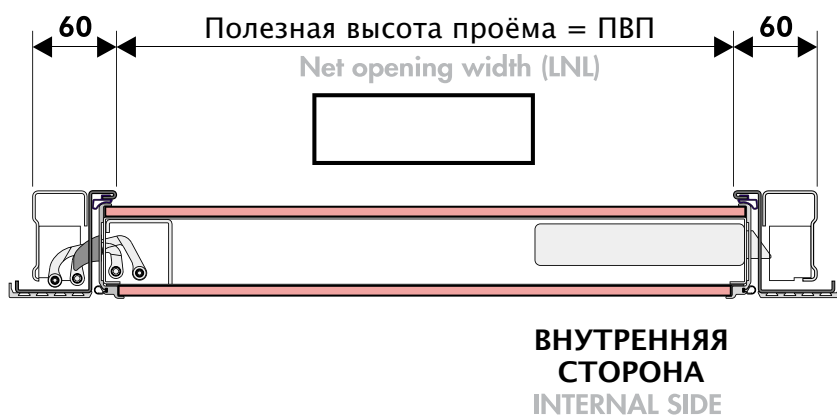

ГОРИЗОНТАЛЬНОЕ СЕЧЕНИЕ Horizontal section

Следует обязательно придерживаться следующих правил:

- предусмотреть зазор около 10 мм. между дверным проёмом и дверной рамой.
- ПВП двери мин. 2000 мм.
- ПВП фрамуги макс. 2900 мм.
- Мин. высота фрамуги = 100 мм.

The following rules must be complied with:

- Leave a 10mm approximately usage play between wall opening and subframe.
- Door Net Opening Height 2000mm.
- Overhead doorlight Net Opening Height max 2900mm.
- Overhead minimum Height = 100mm.