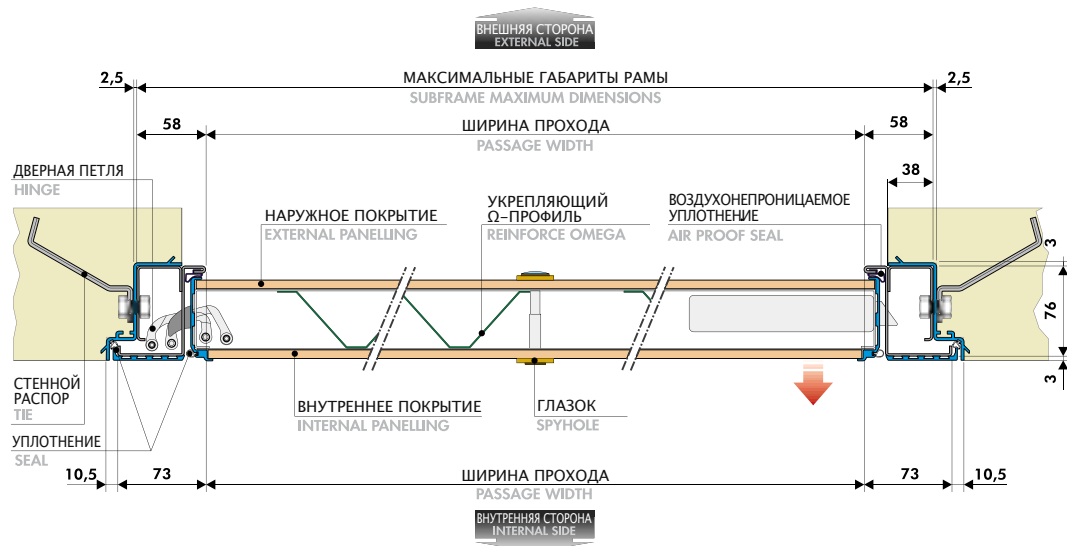

ТЕХНИЧЕСКАЯ СХЕМА ПРОФИЛЯ SECRET НА ОДНУ СТВОРКУ

Single leaf Secret profile technical diagram

ГОРИЗОНТАЛЬНОЕ СЕЧЕНИЕ Horizontal section