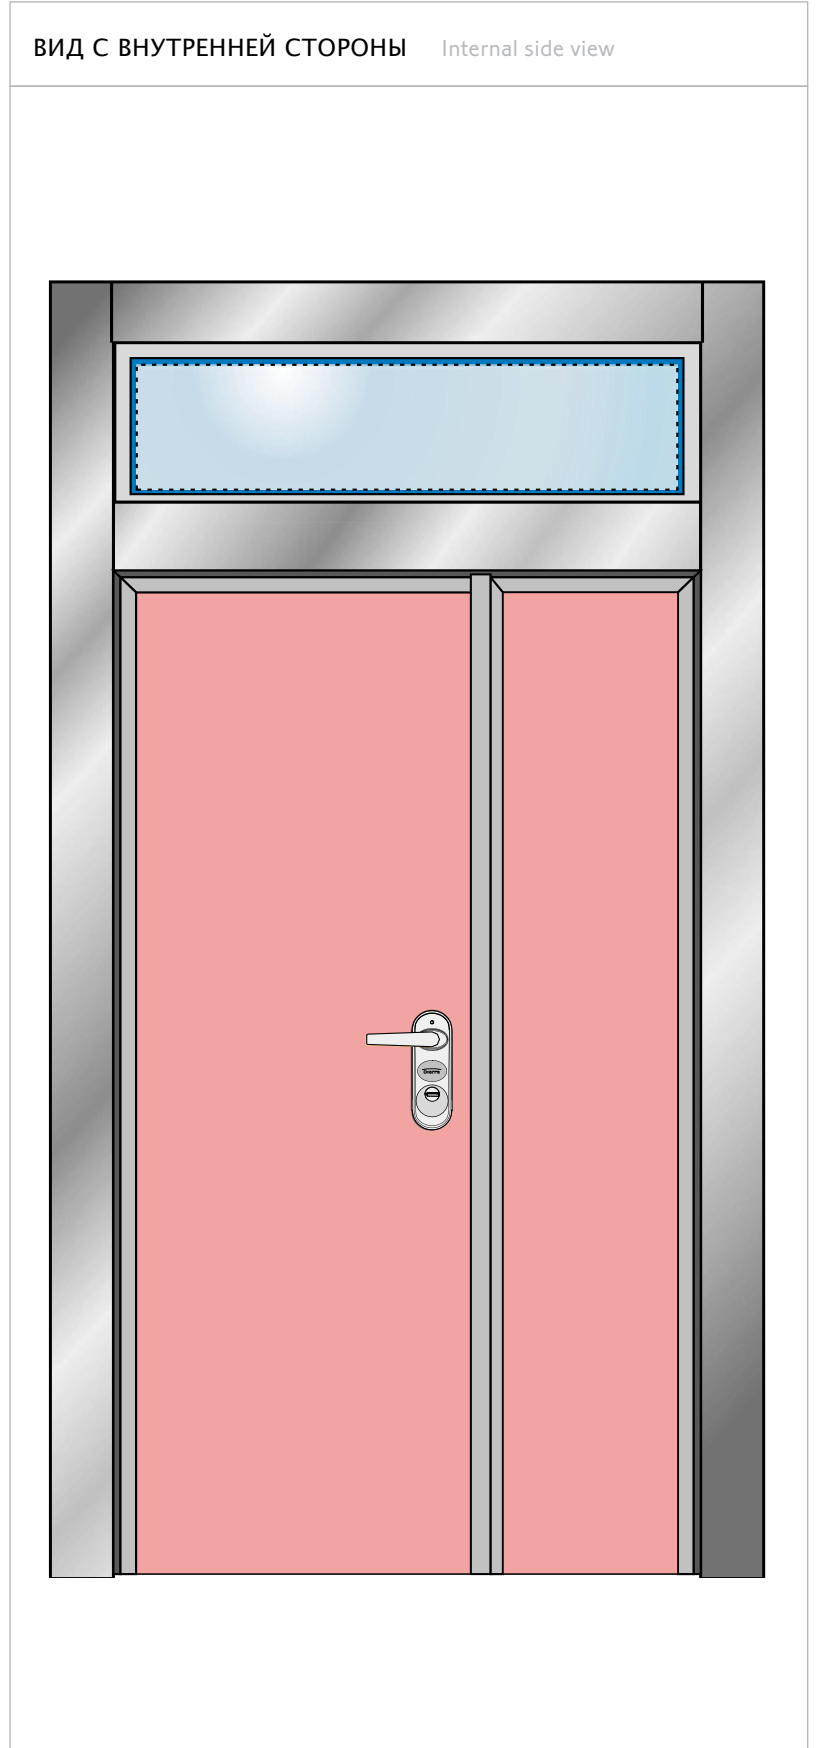

WALL SECURITY ДЛЯ ДВУХСТВОРОЧНОЙ ДВЕРИ С ФРАМУГОЙ, ПРЕДНАЗНАЧЕННОЙ ДЛЯ ОСТЕКЛЕНИЯ

Wall Security double leaf with overhead doorlight prepared for glass