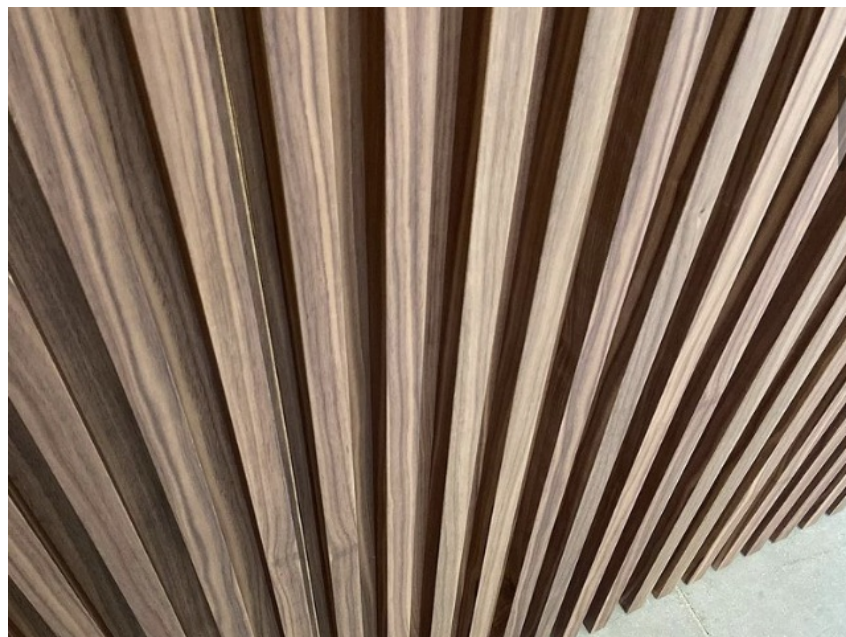

## INFINITY T25

**The new wall cladding solution proposed by Ghizzi&Benatti is called T25, as it is made up of vertical slats measuring 25x25 mm.**

**This new G&B Infinity System is the ideal solution for enhancing the home decor, as this perfect cohesion between doors and wall panels allows you to realize unique and high-style environments.**

Infinity System is a wall cladding boiserie made of flush facing panels and swing doors: when doors are closed the entire system is a continuous wooden cladding without any visible fitting.

Infinity System is made on demand for any specific project and doesn't need any changing on already existing walls.